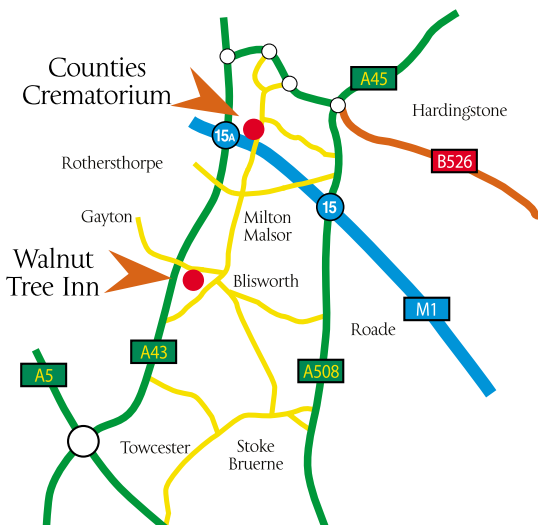

Northampton

**THE
WALNUT
TREE INN**

Blisworth ~ Northampton

21 Station Road, Blisworth, Northants NN7 3DS
Tel: 01604 859551 • Fax: 01604 879187

www.walnut-tree.co.uk