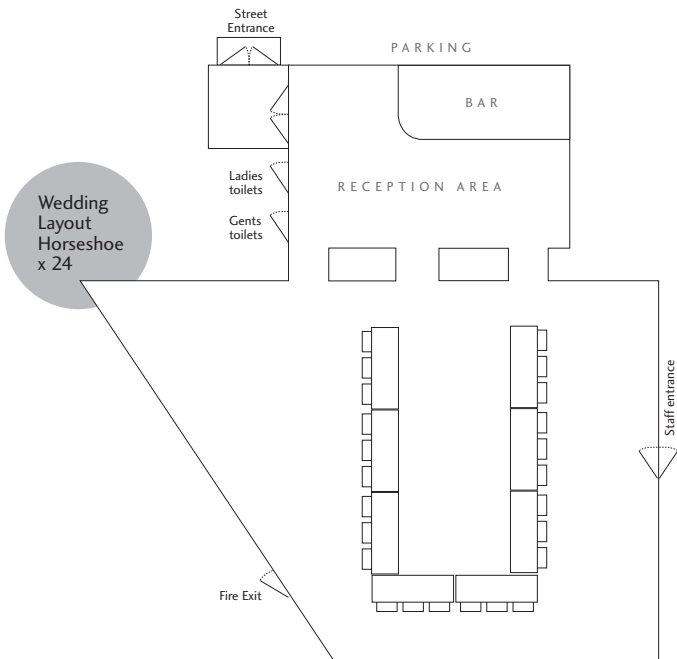

Sample room layouts

Walnut Tree Inn, 21 Station Road, Blisworth, Northants NN7 3DS
01604 859551 • www.walnut-tree.co.uk

Prices include VAT at 17.5% E & O E Taberna Jan 2010