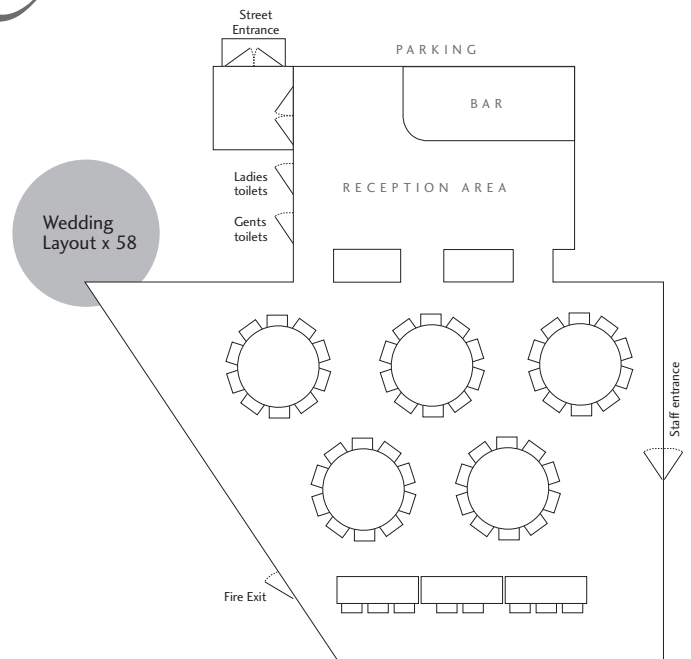

Sample room layouts

Walnut Tree Inn, 21 Station Road, Blisworth, Northants NN7 3DS
01604 859551 • www.walnut-tree.co.uk

Prices include VAT at 17.5% E & O E Taberna Jan 2010