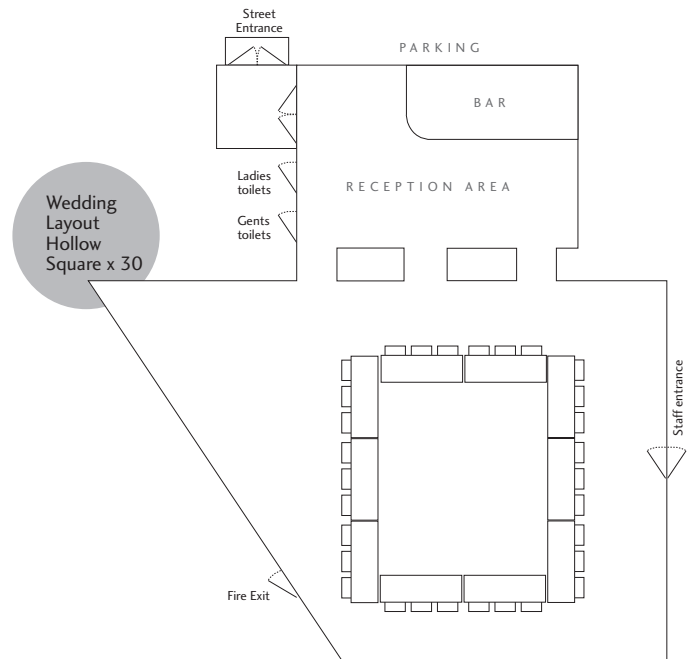

Sample room layouts

Walnut Tree Inn, 21 Station Road, Blisworth, Northants NN7 3DS
01604 859551 • www.walnut-tree.co.uk

Prices include VAT at 17.5% E & O E Taberna Jan 2010