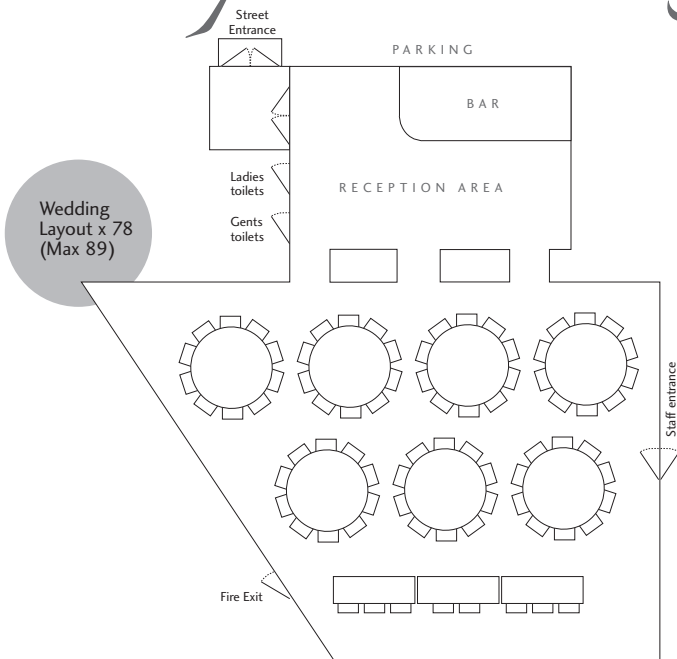

Sample room layouts

Walnut Tree Inn, 21 Station Road, Blisworth, Northants NN7 3DS
01604 859551 • www.walnut-tree.co.uk

Prices include VAT at 17.5% E & O E Taberna Jan 2010